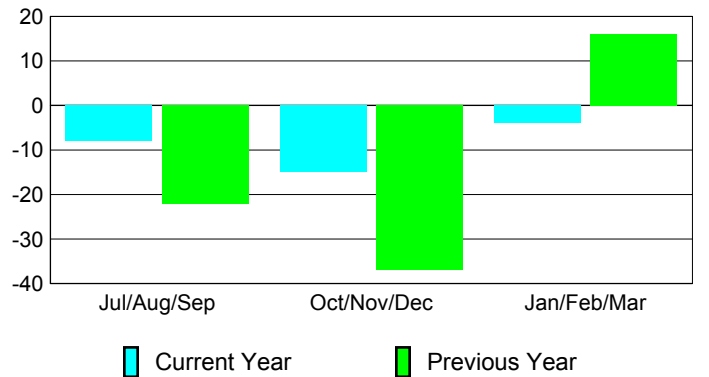

Gender Comparison 2009-2010

Jul/Aug/Sep

Oct/Nov/Dec

Jan/Feb/Mar

Male

Female