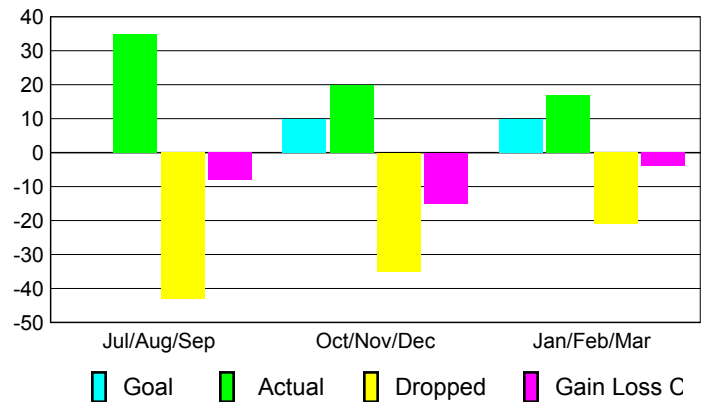

### YTD Status Quo Clubs 2009-2010

Status Quo Clubs Compared to Status Quo Members

## MEMBERSHIP

Membership Results  
2009-2010

Membership  
2008-2009

Month	Net Memb Goal	Actual New Memb	Actual Dropped Memb	Gain/Loss of Memb	Gain/Loss of Memb
Jul/Aug/Sep	0	35	-43	-8	-22
Oct/Nov/Dec	10	20	-35	-15	-37
Jan/Feb/Mar	10	17	-21	-4	16
<b>Totals</b>	<b>20</b>	<b>72</b>	<b>-99</b>	<b>-27</b>	<b>-43</b>

### Membership Results 2009-2010

Goal, New, Dropped, Gain/Loss

### Comparison of Membership Gain/Loss

Current Year Compared to the Previous Year